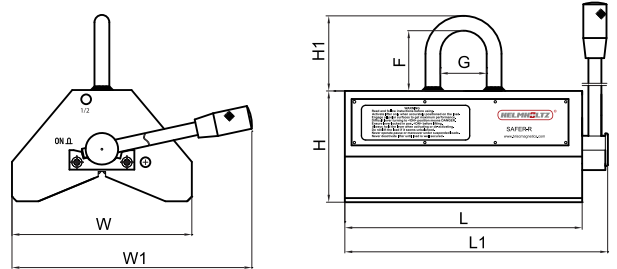

SAFER-R

DEEP V HIGH CAPACITY ROUND STOCK LIFTER

Increased round stock capacity with deeper V poles creating better surface contact for round stock and good versatility with flat stock when needed.

Safer R has a higher capacity on round stock compared to general purpose or thin system lifters.

Features

- Deeper V shape pole shoes than standard SAFER to ensure safer conditions on round stock
- Higher performance on rounds than general purpose lifters
- More stability on rounds
- Good flat stock capacity
- "SAFER" 1/2 Power test lift feature

Applications

Round or flat, the "safest" way to handle a load.

Specifications

mm(inch)

Model	Size	Width(W)	Length(L)	Height(H)	H1	W1	L1	G	F	Net Weight
SAFER-R	300	123 (4.84)	152 (5.98)	108 (4.25)	81 (3.19)	230 (9.06)	178 (7.01)	50 (1.97)	65 (2.56)	11 kg / 24 lb
SAFER-R	600	194 (7.64)	256 (10.08)	120 (4.72)	81 (3.19)	230 (9.06)	284 (11.18)	50 (1.97)	65 (2.56)	28 kg / 62 lb
SAFER-R	1200	280 (11.02)	316 (12.44)	185 (7.28)	112 (4.41)	315 (12.40)	344 (13.54)	64 (2.52)	92 (3.62)	90 kg / 198 lb
SAFER-R	2000	370 (14.57)	484 (19.06)	240 (9.45)	112 (4.41)	510 (20.08)	521 (20.51)	64 (2.52)	92 (3.62)	200 kg / 440 lb
SAFER-R	3000	440 (17.32)	550 (21.65)	285 (11.22)	125 (4.92)	610 (24.02)	596 (23.46)	70 (2.76)	100 (3.94)	350 kg / 770 lb

Load Capabilities

mm(inch)

Model	Size	Flat load Max	Min Thickness	Max Length	Load Round Max	Round Min Diameter	Round Max Diameter
SAFER-R	300	300 kg/660 lb	20 (0.79)	1525 (60)	150 kg/330 lb	60 (2.36)	200 (7.87)
SAFER-R	600	600 kg/1320 lb	25 (0.98)	2000 (78.74)	300 kg/660 lb	60 (2.36)	305 (12)
SAFER-R	1200	1200 kg/2640 lb	40 (1.57)	3050 (120)	500 kg/1100 lb	80 (3.15)	360 (14.17)
SAFER-R	2000	2000 kg/4400 lb	55 (2.17)	3050 (120)	1000 kg/2200 lb	80 (3.15)	460 (18.11)
SAFER-R	3000	3000 kg/6600 lb	70 (2.76)	3500 (137.8)	1500 kg/3300 lb	100 (3.94)	560 (22.05)